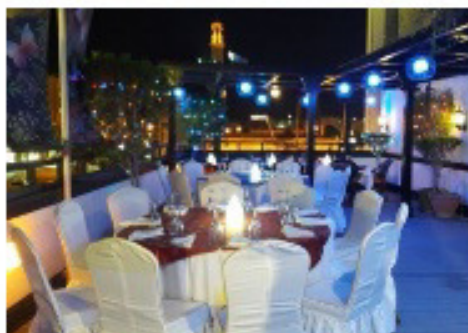

ARABIAN COURTYARD HOTEL & SPA

This Christmas

★ ENJOYING DUBAI MUSEUM VIEW ★

★ SHISHA WITH OPEN TERRASSE ★

★ FAMILY TIME IN PRIVATE ROOM ★

PHARAOH CAFE & RESTAURANT

AED 109 per person
4 Course Set Menu

LA TERRASSE

AED 99 per person
4 Course Set Menu
Complimentary Shisha

CHINESE DYNASTY

AED 89 per person
4 Course Set Menu